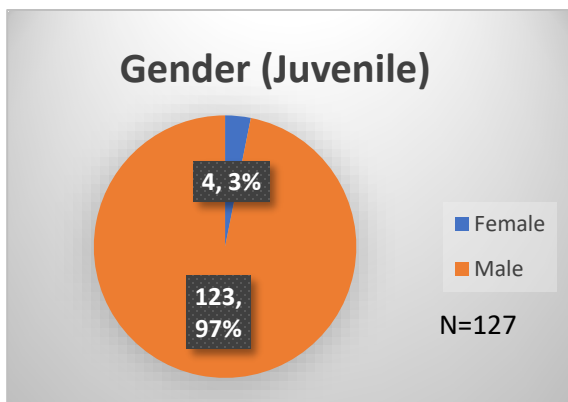

Daily Data Dashboard – February 14, 2023

Demographics for JTDC Population

Tuesday Morning Midnight Count

Total # of probation Involved youth¹: 1,102

¹ Probation Active: Any youth who is pending sentencing with an active social history, has been formally placed on probation or supervision with Cook County Juvenile Probation on the date of the report.

*Age, Gender and Race for Criminal Court population (N=1) is not represented in this report.

Data sources: cFive Supervisor – Probation Population and RMIS – JTDC Population

Daily Data Dashboard – February 14, 2023
Demographics for JTDC Population
Tuesday Morning Midnight Count