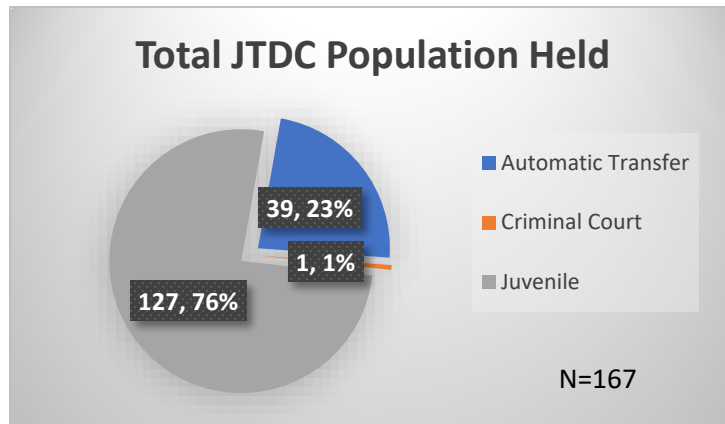

Daily Data Dashboard – February 14, 2023

Demographics for JTDC Population

Tuesday Morning Midnight Count

Total # of probation Involved youth¹: 1,102

¹ Probation Active: Any youth who is pending sentencing with an active social history, has been formally placed on probation or supervision with Cook County Juvenile Probation on the date of the report.

*Age, Gender and Race for Criminal Court population (N=1) is not represented in this report.

Data sources: cFive Supervisor – Probation Population and RMIS – JTDC Population

Daily Data Dashboard – February 14, 2023
Demographics for JTDC Population
Tuesday Morning Midnight Count