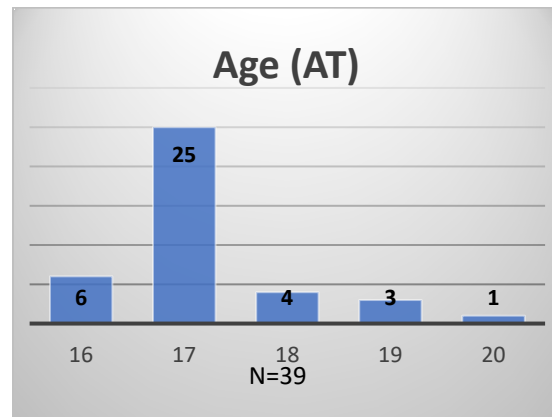

Daily Data Dashboard – February 14, 2023

Demographics for JTDC Population

Tuesday Morning Midnight Count

Total # of probation Involved youth¹: 1,102

¹ Probation Active: Any youth who is pending sentencing with an active social history, has been formally placed on probation or supervision with Cook County Juvenile Probation on the date of the report.

*Age, Gender and Race for Criminal Court population (N=1) is not represented in this report.

Data sources: cFive Supervisor – Probation Population and RMIS – JTDC Population

Daily Data Dashboard – February 14, 2023
Demographics for JTDC Population
Tuesday Morning Midnight Count