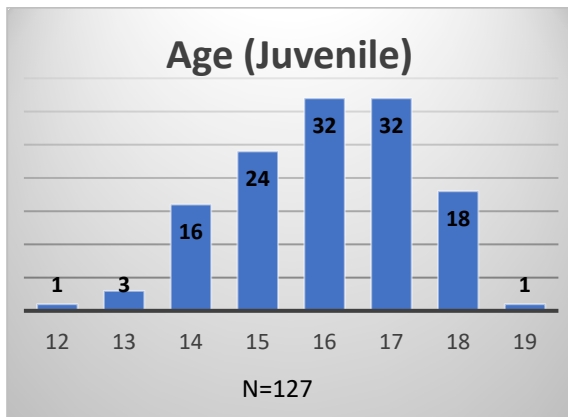

Daily Data Dashboard – February 14, 2023

Demographics for JTDC Population

Tuesday Morning Midnight Count

Total # of probation Involved youth¹: 1,102

¹ Probation Active: Any youth who is pending sentencing with an active social history, has been formally placed on probation or supervision with Cook County Juvenile Probation on the date of the report.

*Age, Gender and Race for Criminal Court population (N=1) is not represented in this report.

Data sources: cFive Supervisor – Probation Population and RMIS – JTDC Population

Daily Data Dashboard – February 14, 2023
Demographics for JTDC Population
Tuesday Morning Midnight Count