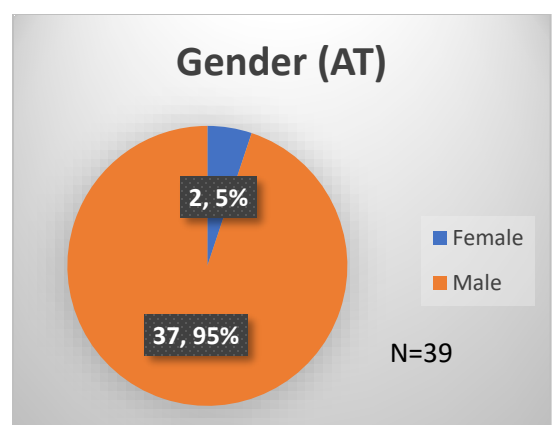

Daily Data Dashboard – February 14, 2023

Demographics for JTDC Population

Tuesday Morning Midnight Count

Total # of probation Involved youth¹: 1,102

¹ Probation Active: Any youth who is pending sentencing with an active social history, has been formally placed on probation or supervision with Cook County Juvenile Probation on the date of the report.

*Age, Gender and Race for Criminal Court population (N=1) is not represented in this report.

Data sources: cFive Supervisor – Probation Population and RMIS – JTDC Population

Daily Data Dashboard – February 14, 2023
Demographics for JTDC Population
Tuesday Morning Midnight Count